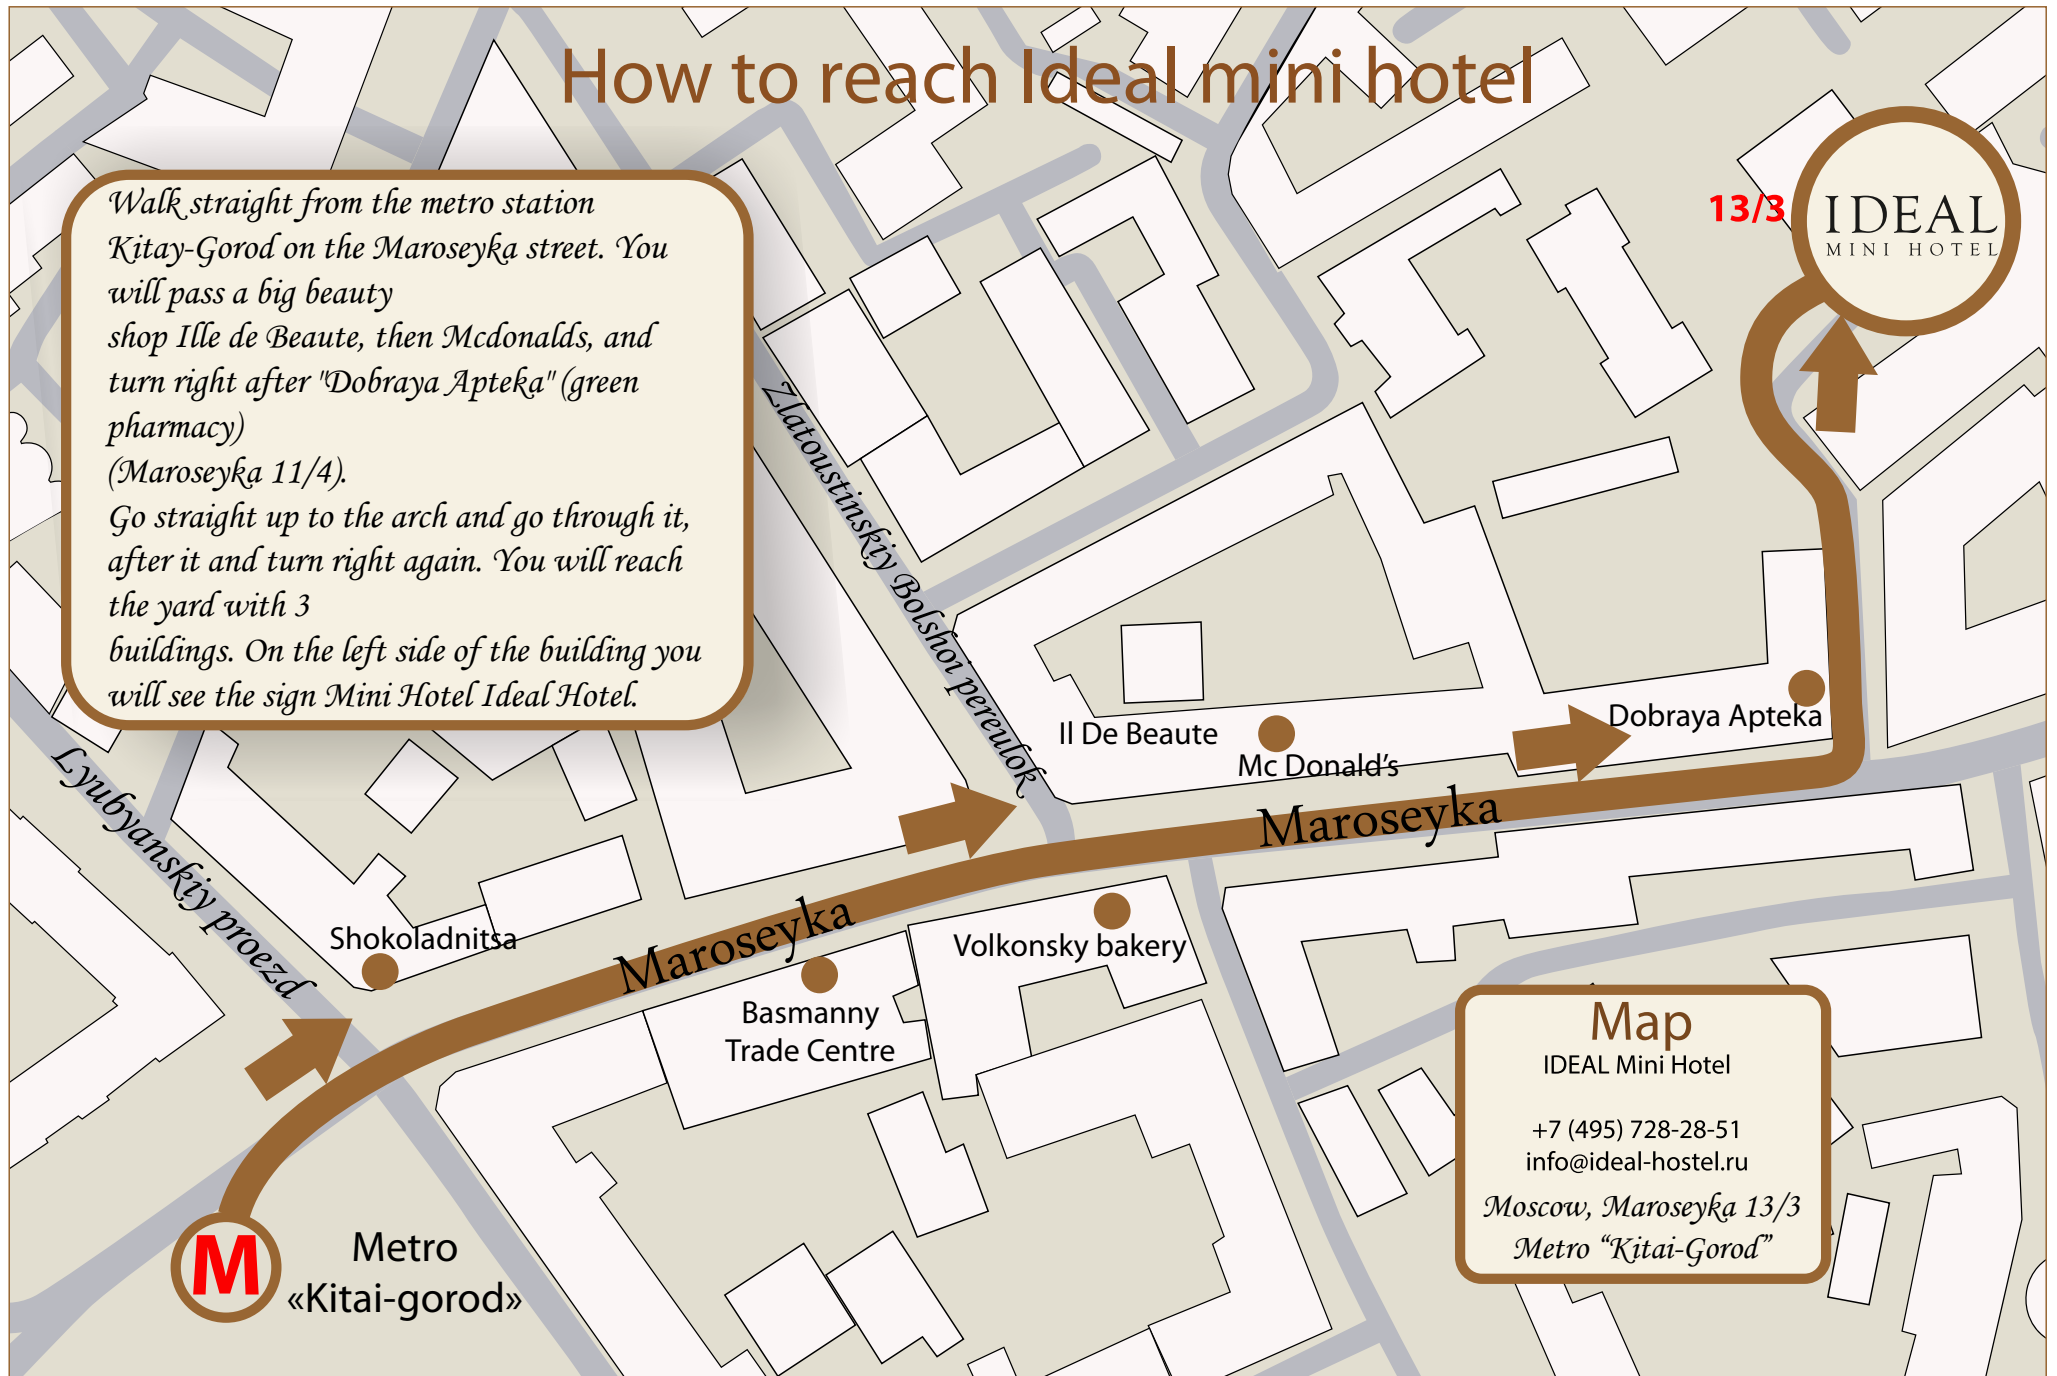

# How to reach Ideal mini hotel

Walk straight from the metro station Kitay-Gorod on the Maroseyka street. You will pass a big beauty shop Ille de Beaute, then McDonalds, and turn right after "Dobraya Apteka" (green pharmacy)

(Maroseyka 11/4).

Go straight up to the arch and go through it, after it and turn right again. You will reach the yard with 3

buildings. On the left side of the building you will see the sign Mini Hotel Ideal Hotel.

13/3

IDEAL  
MINI HOTEL

**M** Metro  
«Kitai-gorod»

## Map

IDEAL Mini Hotel

+7 (495) 728-28-51  
info@ideal-hostel.ru

Moscow, Maroseyka 13/3  
Metro "Kitai-Gorod"